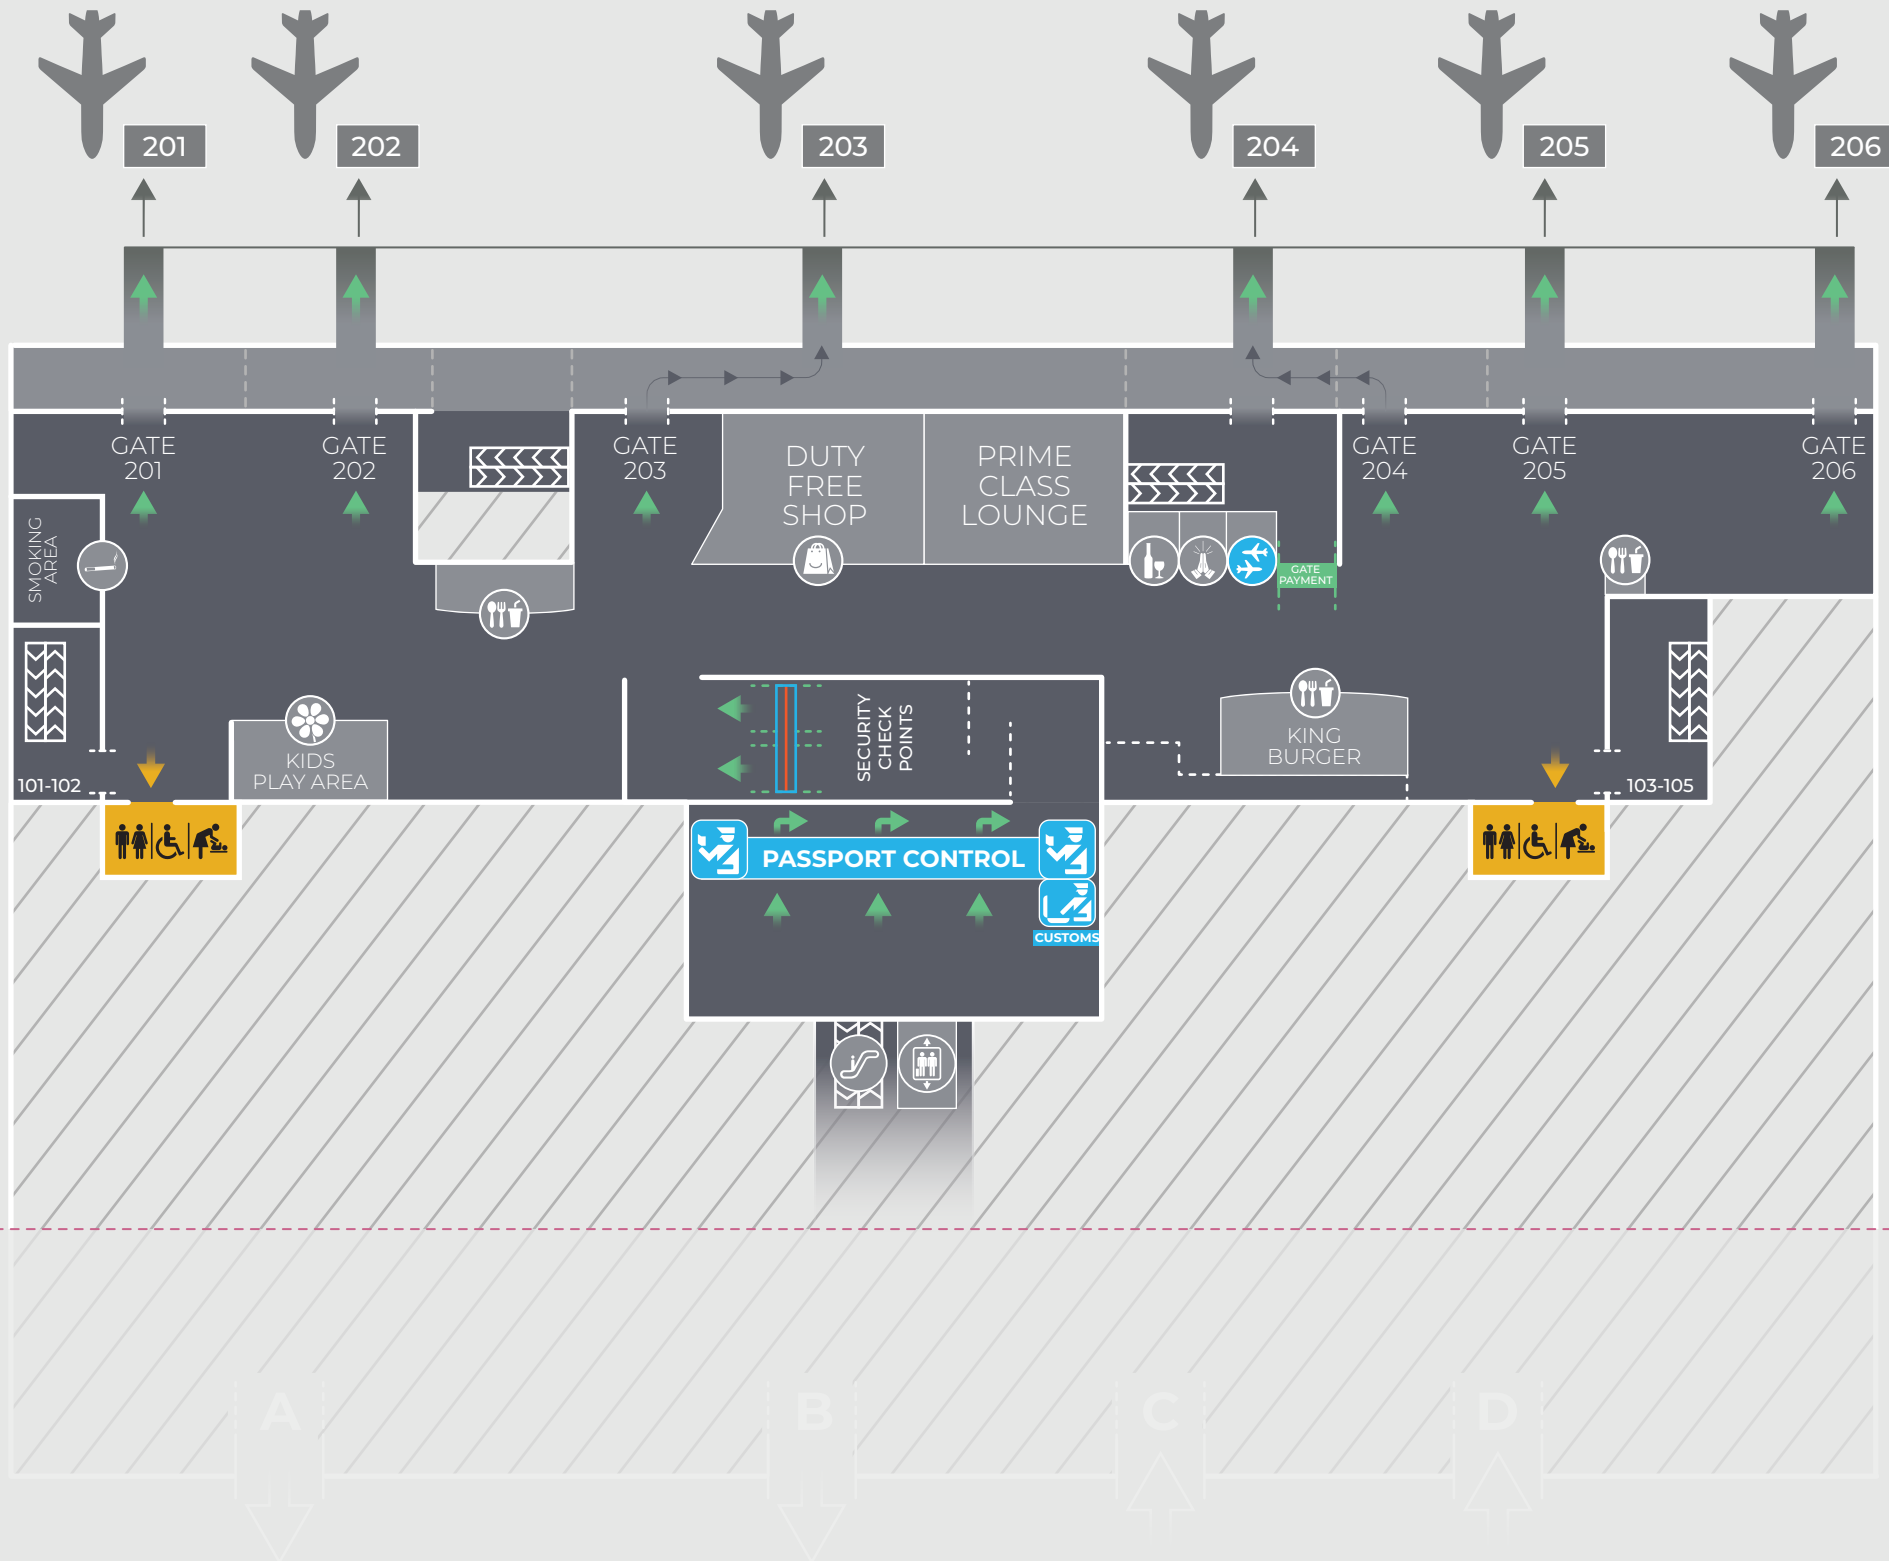

FIRST FLOOR

LEGEND	
	TOILET
	FOOD & BEVERAGE
	SHOP
	ESCALATOR
	LIFT/ELEVATOR
	PRAYER ROOM
	SMOKING ROOM
	KIDS PLAY AREA
	WINE SHOP
	TRANSFER-TRANSIT
	PASSPORT CONTROL
	CUSTOMS